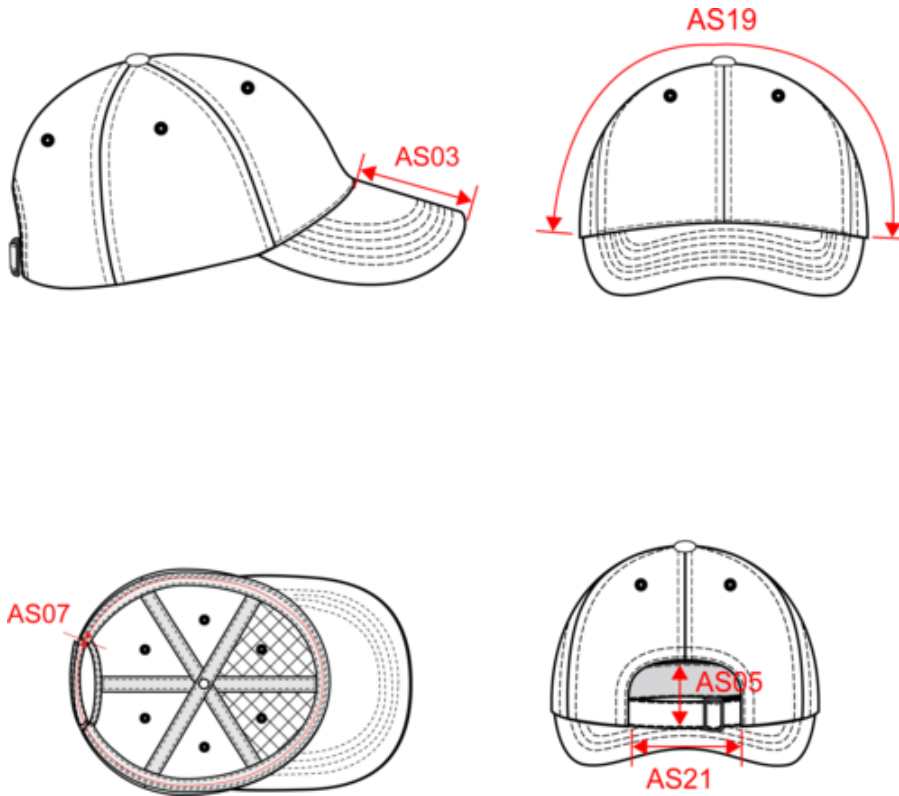

KP188

6 panels cotton cap

• The resistance, softness, and high absorbency of cotton.

100% cotton. 6-panel cap. Adjustable fastening with metal buckle and self-locking loop.

More information

Logistic

Country of origin

CN - China

Customs code

65050030

Washing instructions

KP188

6 panels cotton cap

Dimensions (cm)

Measurements in cm	One size
AS03 - Visor length on middle	7.00
AS05 - Back half moon opening height	5.00
AS07 - Total circumference	58.00
AS19 - Upper part width from side to side	34.00
AS21 - 1/2 hatband length	8.00
H50 - Head measurement	58.00
O57 - Deep of the peak on cap	7.00